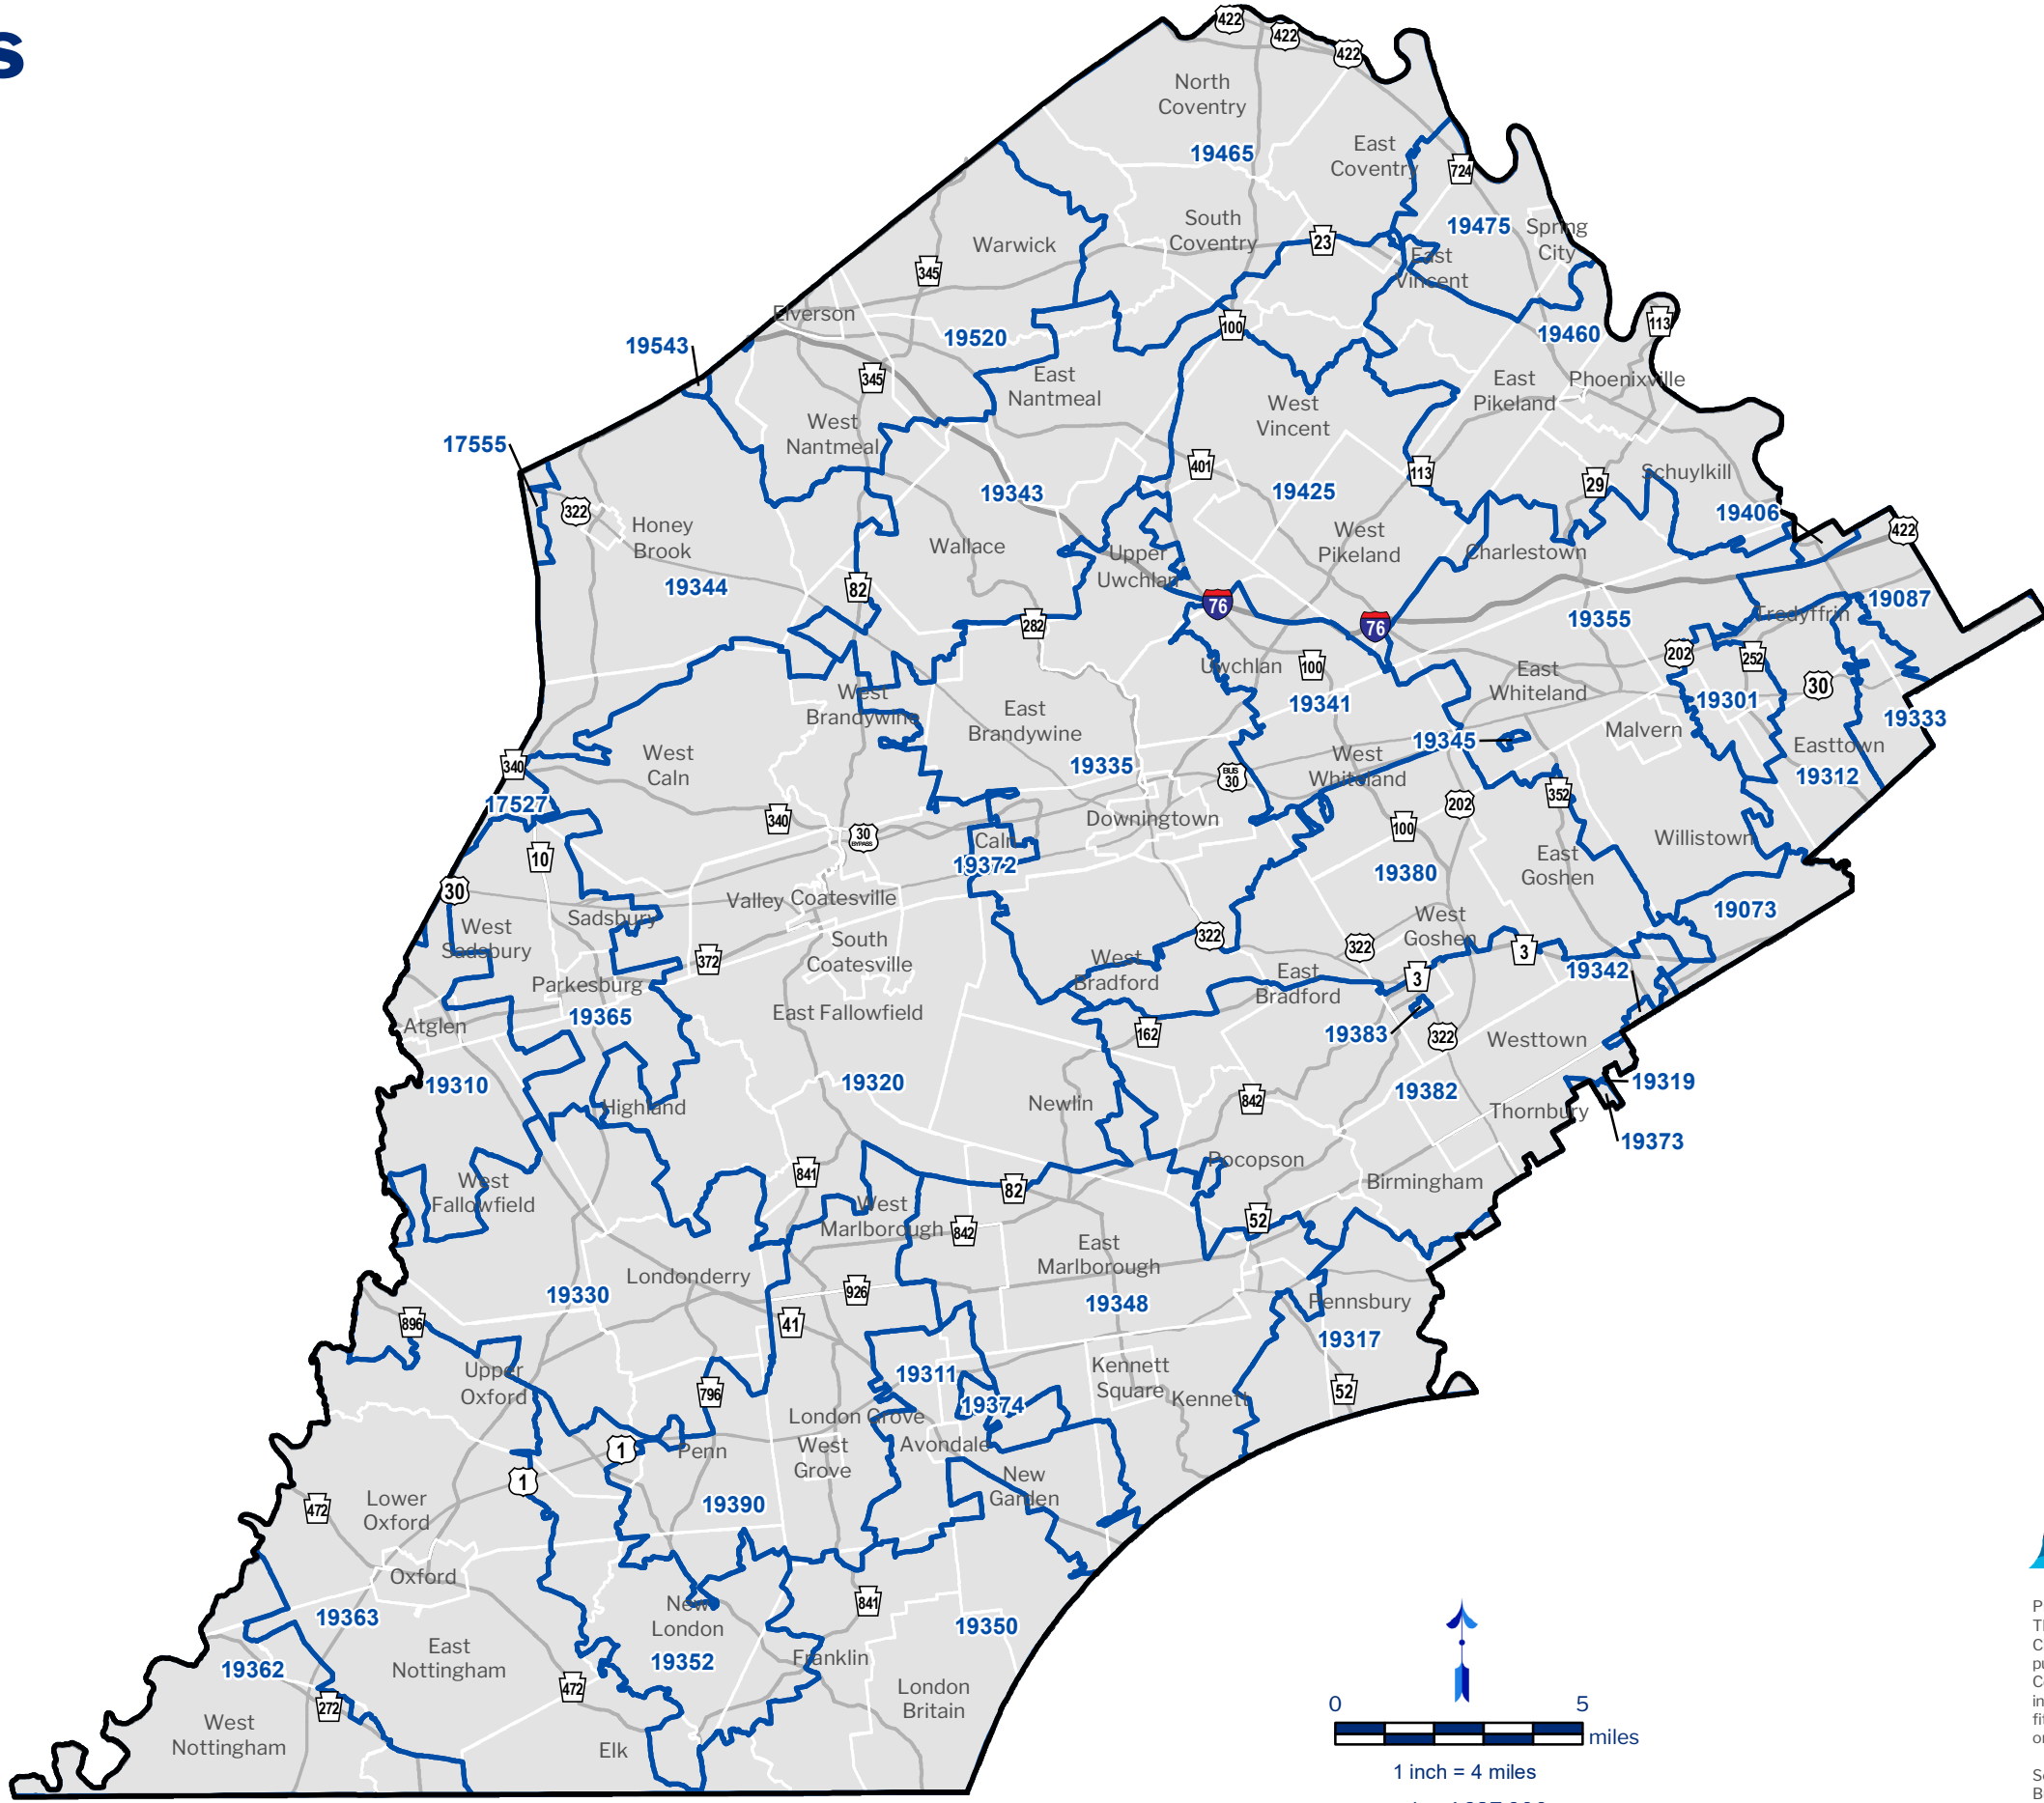

# ZIP Codes

## Chester County, PA

-  ZIP Code Boundaries
-  Municipal Boundaries
-  Interstates
-  PA State Roads
-  US Routes

Prepared by the Chester County Planning Commission, 2022. This map was digitally compiled for internal use by the County of Chester, PA to provide an index to parcels and for other reference purposes. In regards to the information or data furnished herein, County of Chester, PA makes no representation of any kind, including but not limited to, the warranties of merchantability or fitness for a particular use, nor are any such warranties to be implied or inferred [www.chescoplanning.org](http://www.chescoplanning.org).

Sources: Chester County Digital Land Base, Chester County Bureau of Land Records, 1997. Chester County GIS Department, GIS Consortium. ZIP Code Boundaries - ESRI, 2020.

Date: 2/9/2022