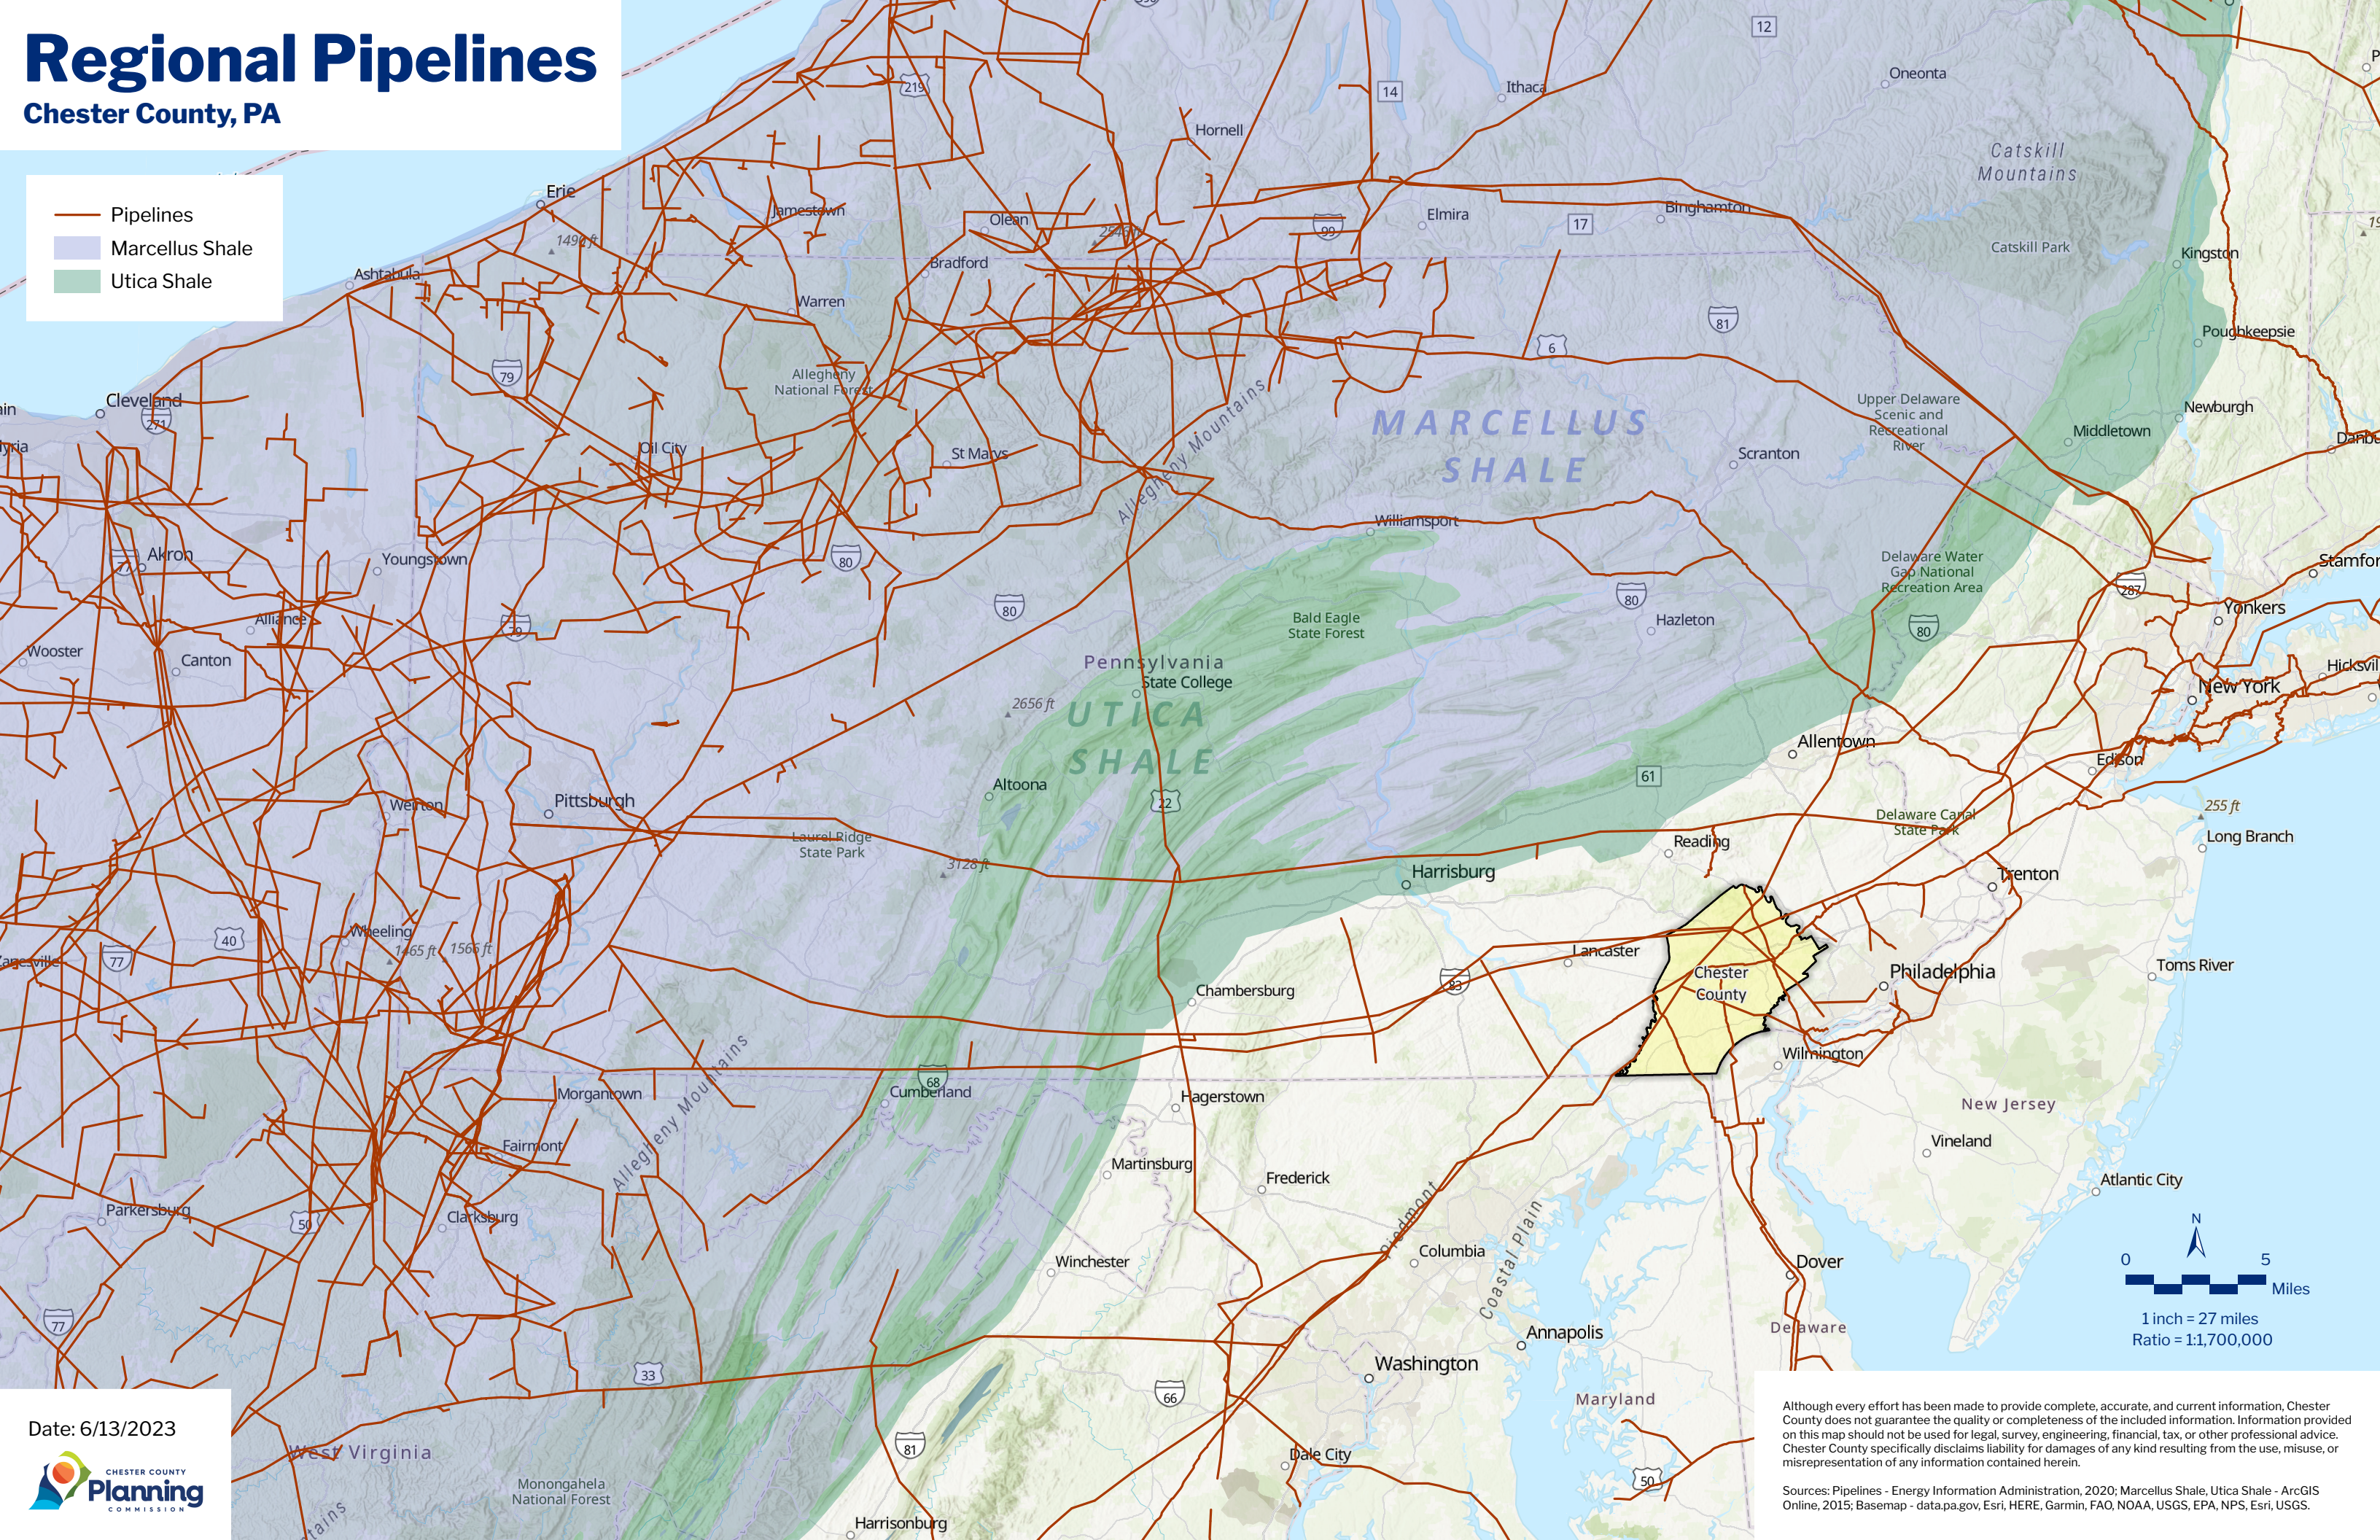

Regional Pipelines

Chester County, PA

-  Pipelines
-  Marcellus Shale
-  Utica Shale

Date: 6/13/2023

Although every effort has been made to provide complete, accurate, and current information, Chester County does not guarantee the quality or completeness of the included information. Information provided on this map should not be used for legal, survey, engineering, financial, tax, or other professional advice. Chester County specifically disclaims liability for damages of any kind resulting from the use, misuse, or misrepresentation of any information contained herein.

Sources: Pipelines - Energy Information Administration, 2020; Marcellus Shale, Utica Shale - ArcGIS Online, 2015; Basemap - data.pa.gov, Esri, HERE, Garmin, FAO, NOAA, USGS, EPA, NPS, Esri, USGS.